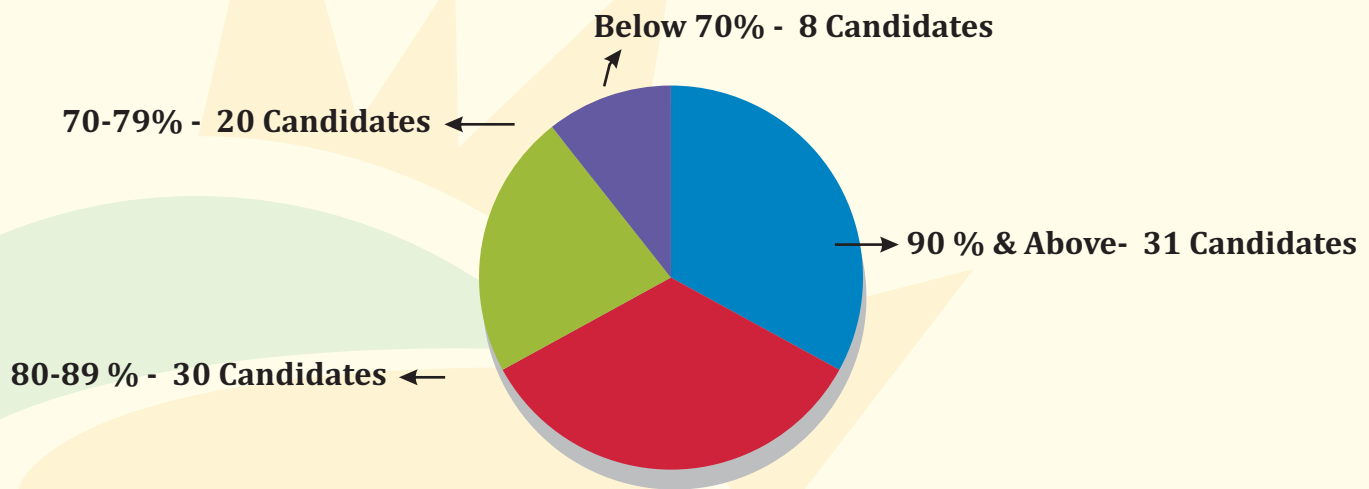

ISC RESULTS ANNOUNCED

SIXTH BATCH OF BOARD (CLASS XII) STUDENTS
MARCH 2017

The Sanskaar family extends heartiest Congratulations to all the candidates.

TOTAL NO. OF CANDIDATES APPEARED - 89
WHOLE SCHOOL AGGREGATE : 83.56%
(English + Best 3 Subjects)

98.50 %
Shubha Jain

Outstanding Performers

98.00 %
Nishita Agrawal

97.50 %
Varuni Shukla

96.75 %
Sharmistha Singh

96.00 %
Pallavi Jain

95.50 %
Siddharth Jain

95.00 %
Anunay Tiwari

95.00 %
Lavan Bathija

95.00 %
Ritambhara

OUT OF ALL CANDIDATES, **84.27%** OF OUR STUDENTS SECURED AN AGGREGATE OF **75% & ABOVE**

29% OF STUDENTS SECURED MORE THAN **90%** IN AGGREGATE

SUBJECT HIGHEST SCORES