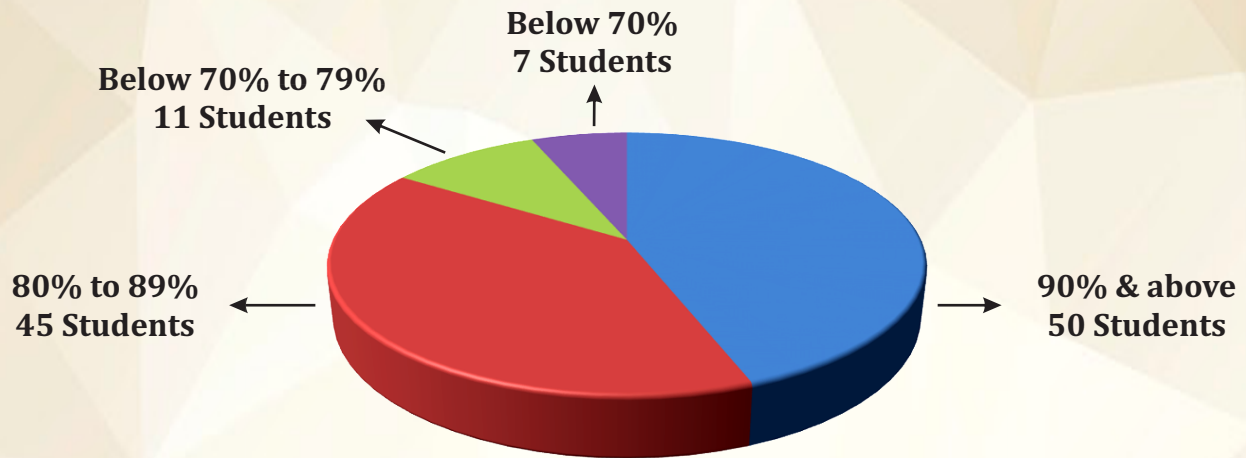

95.50%

Priyanshu Thakur

84.07% OF OUR STUDENTS SECURED AN AGGREGATE OF 80% OR ABOVE

44.25% OF STUDENTS SECURED MORE THAN 90% IN AGGREGATE

HIGHEST SUBJECT SCORES

Art	100	-	Aabir Ghosh
Biology	100	-	Udisha Bhatt, Anushka Jain
Chemistry	100	-	Udisha Bhatt, Anushka Jain
History	100	-	Preetika Tiwari, Tejasvi Shanker Sharma
Physical Education	100	-	Raghuveer Pratap Singh Parihar
Sociology	100	-	Preetika Tiwari, Kuber Rawat
English	99	-	Udisha Bhatt
Environmental Science	99	-	Kanika Singhal
Political Science	99	-	Koustubh Persai
Business Studies	98	-	Preetika Tiwari
Commerce	98	-	Priyanshu Thakur, Shriya Agarwal
Physics	98	-	Anushka Jain
Computer Science	97	-	Priyanshu Ahirwar
Economics	97	-	Priyanshu Thakur, Tanmay Wadia
Mathematics	97	-	Anushka Jain
Psychology	97	-	Shriya Agarwal
Hindi	92	-	Aurvi Pandey