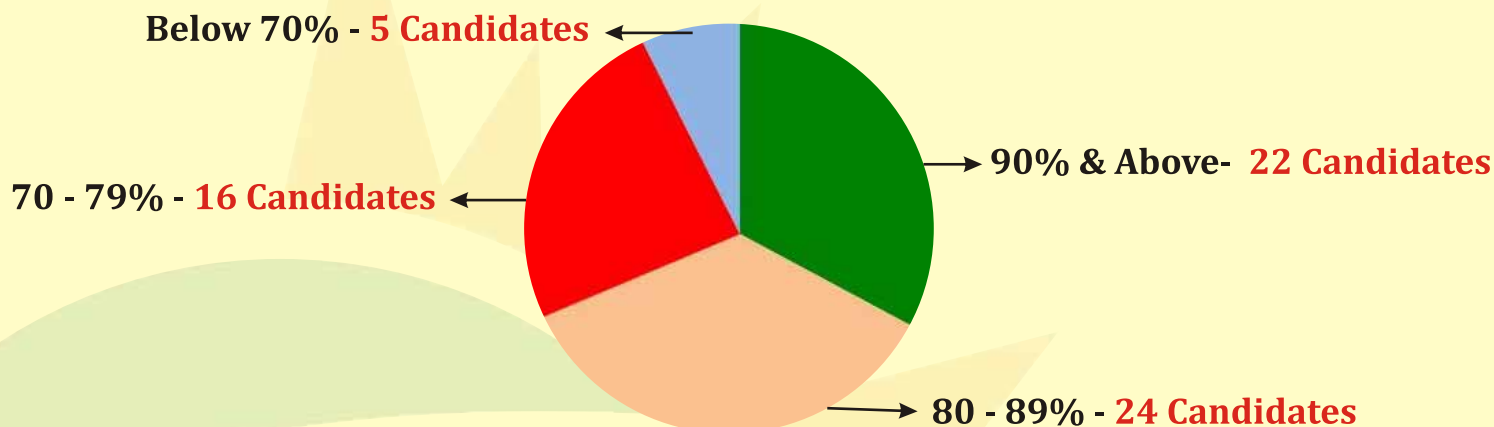

Ishan Pradeep

94.75 %

Aishwarya Singh Deo

94 %

Rishabh Sharma

OUT OF ALL CANDIDATES, 68.7% OF OUR STUDENTS SECURED AN AGGREGATE OF 80% & ABOVE

32.83 % OF STUDENTS SECURED MORE THAN 90% IN AGGREGATE

SUBJECT HIGHEST SCORES