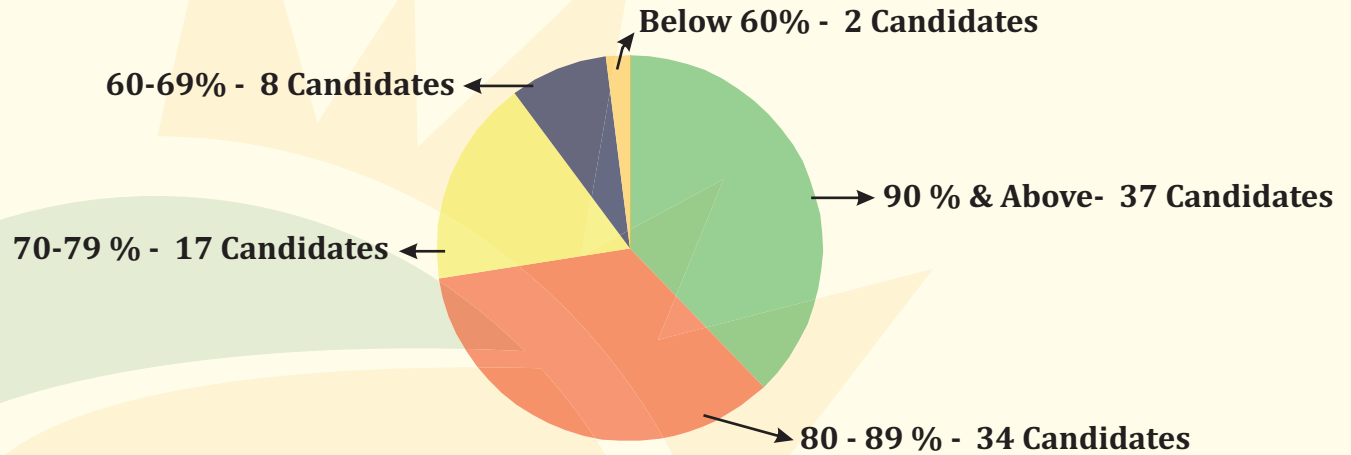

Mouli Tamot

95.25 %

Chirag Daswani

95.25 %

Shreya C.

OUT OF ALL CANDIDATES, **72.45%** OF OUR STUDENTS SECURED AN AGGREGATE OF **80% & ABOVE**

37.8% OF STUDENTS SECURED MORE THAN **90%** IN AGGREGATE

SUBJECT HIGHEST SCORES