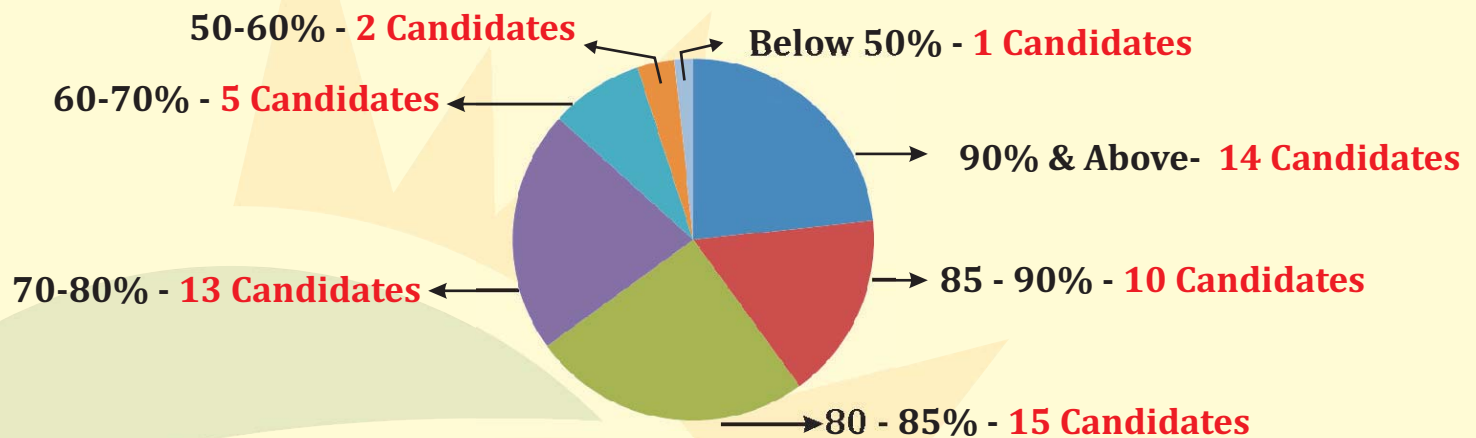

### Outstanding Performers

Highest Percentage

**97 %**

*Kanika Khetawat*

**97 %**

*Lavanya Garg*

**95 %**

*Vaibhav Aggarwal*

**94 %**

*Avinash Jaiswal*

**92.75 %**

*Karan Kothari*

**91.75 %**

*Ritika Kohli*

**91.5 %**

*Rudraditya Khare*

# OUT OF ALL CANDIDATES, **65%** OF OUR STUDENTS SECURED AN AGGREGATE OF **80% & ABOVE**

**23.33 % OF STUDENTS SECURED MORE THAN 90% IN AGGREGATE**