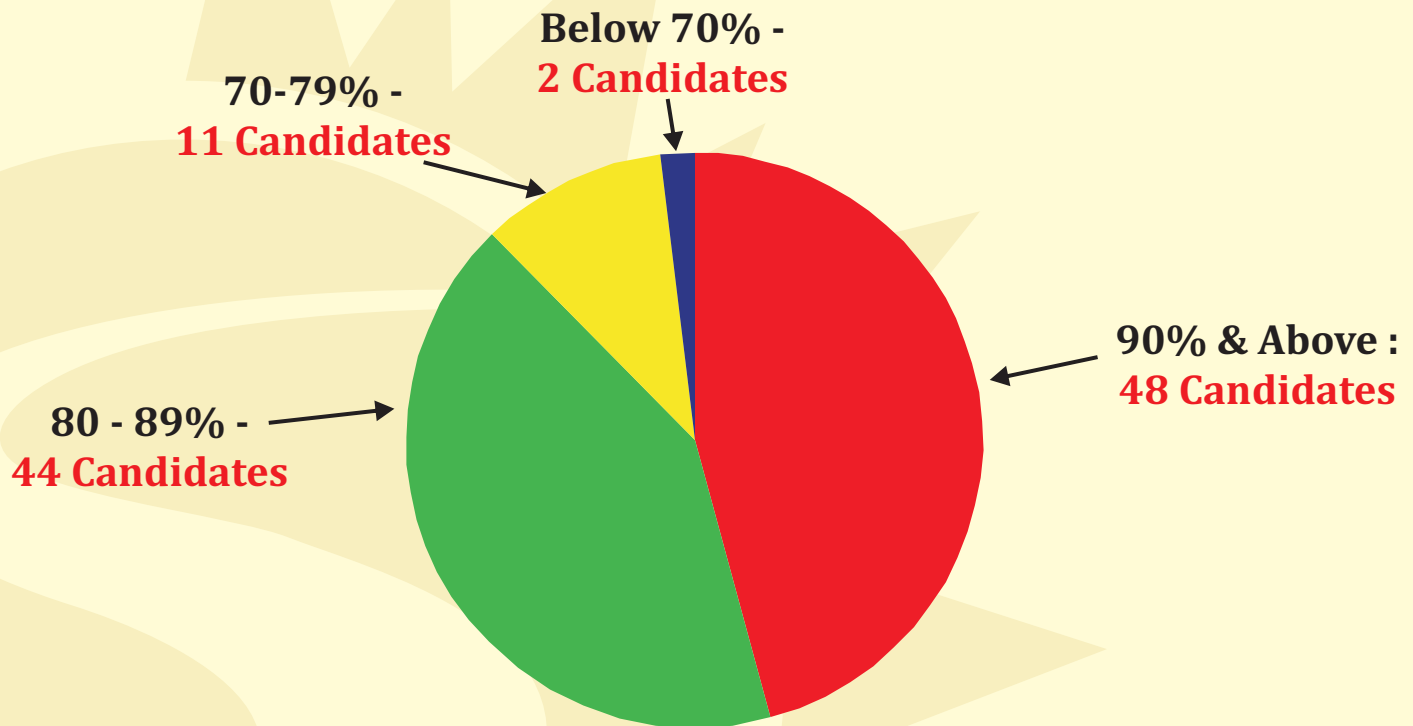

Outstanding Performers

Anoushka Bhatia
95.2 %

Shivangini Singh
95.2 %

Swasti Choubey
95.00 %

Anoushka Mishra
94.8 %

Srajan Gupta
94.8 %

- OUT OF ALL CANDIDATES, **87.61 %** OF OUR STUDENTS SECURED AN AGGREGATE OF **80% & ABOVE**
- **45.71 %** OF STUDENTS SECURED MORE THAN **90%** IN AGGREGATE

SUBJECT HIGHEST SCORES

Commerce	: 100	Gargee Agrawal
History Civ & Geog	: 100	Aditya Patidar
Mathematics	: 100	Shivika Nanda, Arihant Jain
Computer Application	: 100	Arihant Jain, Ishan Bansal, Mudit Agarwal, Shantanu Agrawal
Physical Education	: 99	Ishita Mishra, Mahima Shivani
Science	: 98	Aditya Patidar, Shivika Nanda
Hindi	: 97	Shivangini Singh
Env Application	: 97	Swasti Choubey
Cookery	: 97	Shivika Nanda
English	: 95	Anoushka Bhatia, Radhika Malaviya
Art	: 95	Nimisha Shukla, Radhika Malaviya
Economic Application	: 94	Shivangini Singh
Commercial Application	: 94	Anoushka Bhatia, Anuja Prasad, Anupam Jain, Eshaa Patel Sakshi Singh, Sidhant Mattha
Env. Science	: 88	Navdha Juneja